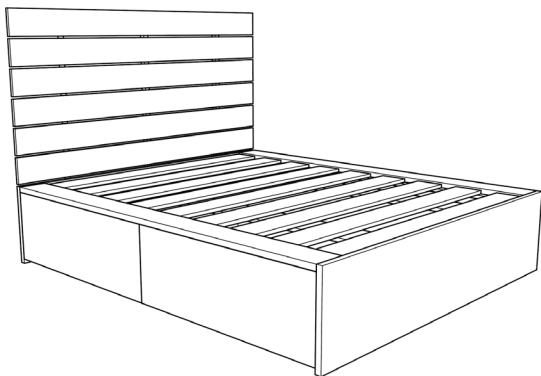

ZOE BED

The Zoe storage bed is a beautiful and functional piece that brings rich, natural wood into your home. Both solid wood and plywood are employed for a sturdy and resilient construction of individual components designed to be assembled in any space. With two concealed drawers on either side, Zoe utilizes the space under your bed without sacrificing aesthetics. Each bed is made to order in our San Francisco workshop.

ZOE BED

Full

54"W x 77"L x 54"H
\$2,799.00

Queen

60"W x 82"L x 54"H
\$2,999.00

King

76"W x 80"L x 54"H
\$3,199.00

California King