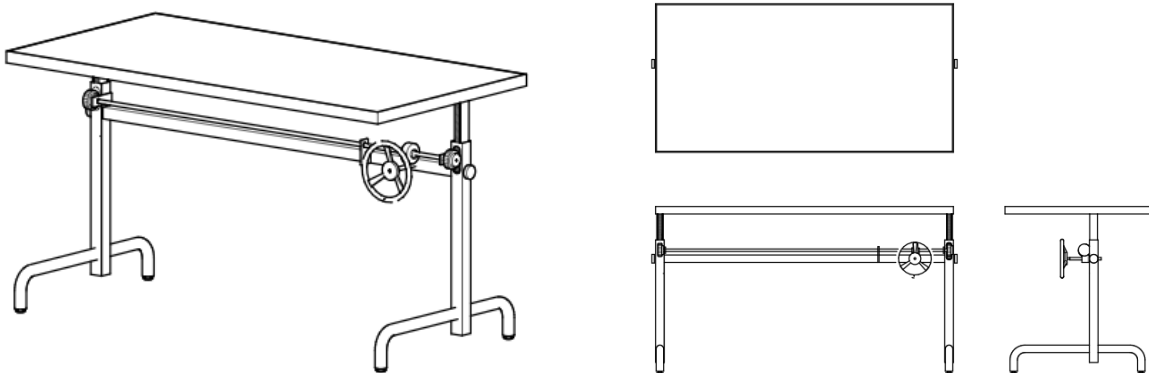

ADLER DESKS

Taking its cue from machinist tables built at the turn of the century, this piece is as beautiful as it is functional. The simple wood and steel combination makes this piece versatile in style and use. The design can fit into a modern or rustic environment and works equally as well in a large office as it does as a home desk or table. This table is available in 2 standard sizes. Each desk is made to order in our San Francisco workshop. Custom sizes are also available upon request.

OHIO

ADLER DESKS

30"W x 54"L x 27-44"H
\$1,859.00

30"W x 60"L x 27-44"H
\$1,949.00

ADDITIONAL OPTIONS

Pass Through Grommet
\$50.00

Power & Data
\$500.00

Powder Coated Base
\$150.00