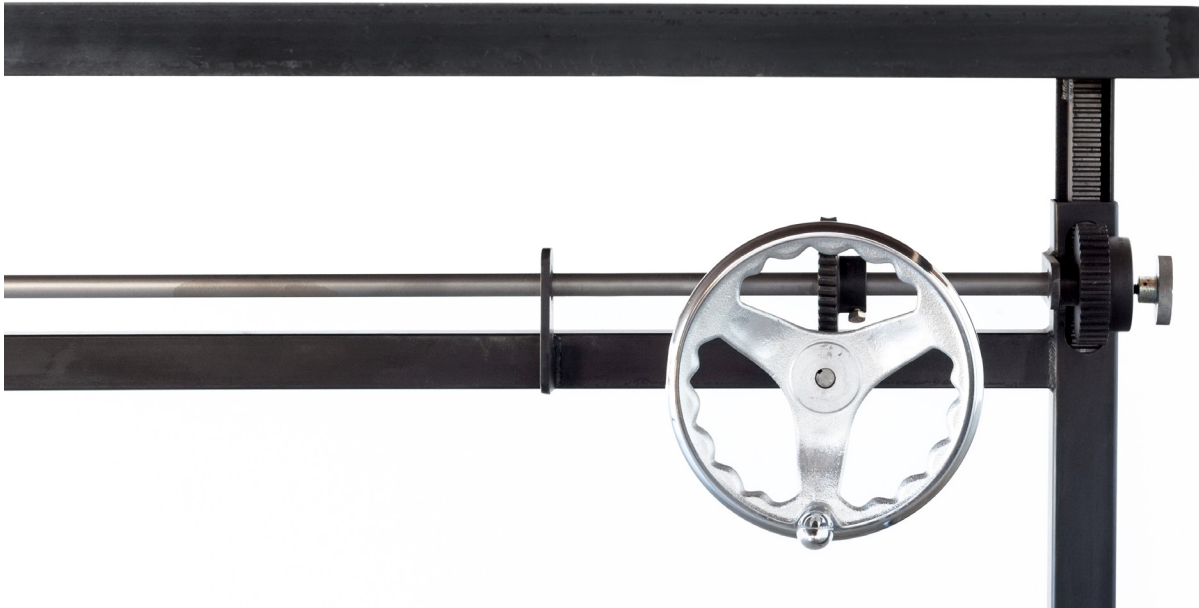

ADLER DESKS

Taking its cue from machinist tables built at the turn of the century, this piece is as beautiful as it is functional. The simple wood and steel combination makes this piece versatile in style and use. The design can fit into a modern or rustic environment and works equally as well in a large office as it does as a home desk or table. This table is available in 2 standard sizes. Each desk is made to order in our San Francisco workshop. Custom sizes are also available upon request.

OHIO

ADLER DESKS

30"W x 54"L x 27-44"H
\$1,859.00

30"W x 60"L x 27-44"H
\$1,949.00

ADDITIONAL OPTIONS

Pass Through Grommet
\$50.00

Power & Data
\$500.00

Powder Coated Base
\$150.00